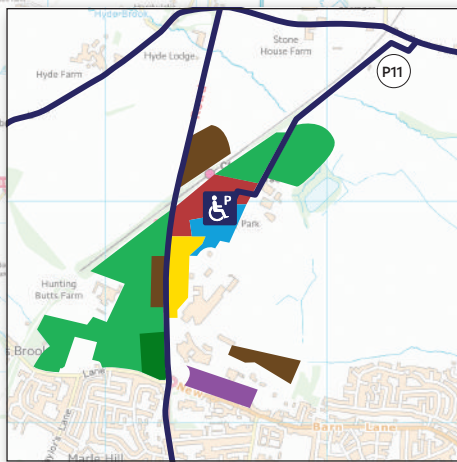

PREFERRED ROUTES FOR DISABLED BADGE HOLDERS

FOLLOW SIGNS WITH DISABLED PARKING SYMBOL

KEY

- PREFERRED ROUTE
- ROUTE FOR NOVEMBER MEETING & FESTIVAL ONLY
- DISABLED PARKING AREA
- EVERY RACE DAY

FROM A40 GLOUCESTER & M5 J10 & J11

**FROM M5 J9
VIA TEWKESBURY**

**FROM B4632
WINCHCOMBE**

**FROM A40 OXFORD & A417
SWINDON/CIRENCESTER**