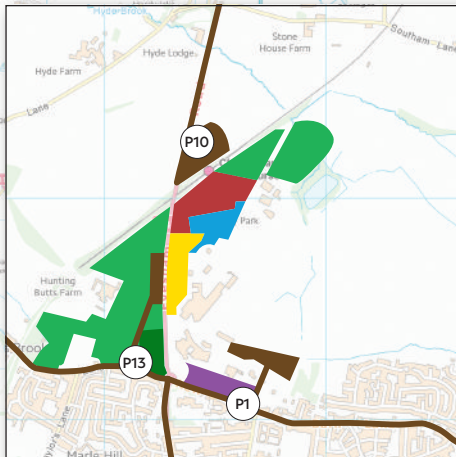

PREFERRED ROUTES FOR COACHES

FOLLOW COACH SYMBOL

KEY

-  PREFERRED ROUTE
-  FESTIVAL ONLY
-  FESTIVAL & NOVEMBER MEETING ONLY
-  EVERY RACE DAY

FROM A40 GLOUCESTER
& M5 J10 & J11

FROM M5 J9
VIA TEWKESBURY

FROM B4632
WINCHCOMBE

FROM A40 OXFORD & A417
SWINDON/CIRENCESTER

3.9m
12'-9"

CHELTENHAM