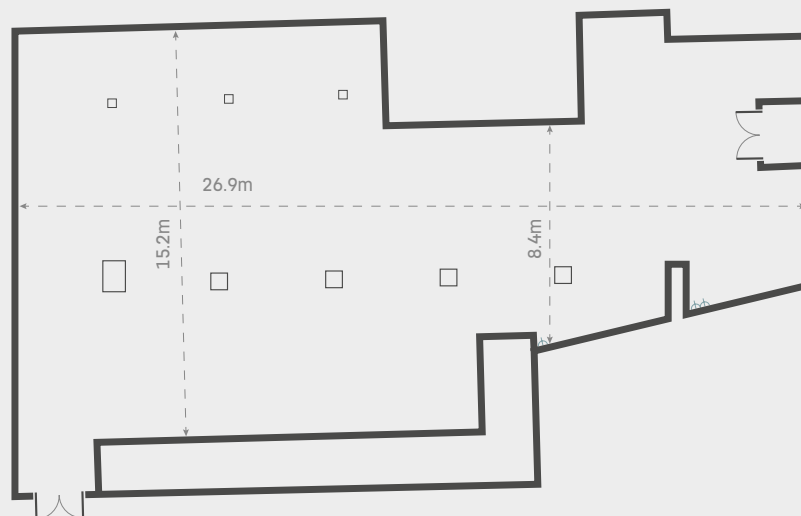

COUNTY STAND

WEIGHED INN

Situated on the ground floor of the Tattersalls Stand this modern suite is ideal for exhibitions or arrival drinks for guests up to 120.

THEATRE

80

BOARDROOM

-

CABARET

-

RECEPTION

-

13A SOCKET

-- USEABLE SPACE DIMENTIONS

FLOOR PLAN

CONTACT US ON: 01942 402623 | NORTHWESTEVENTS@THEJOCKEYCLUB.CO.UK