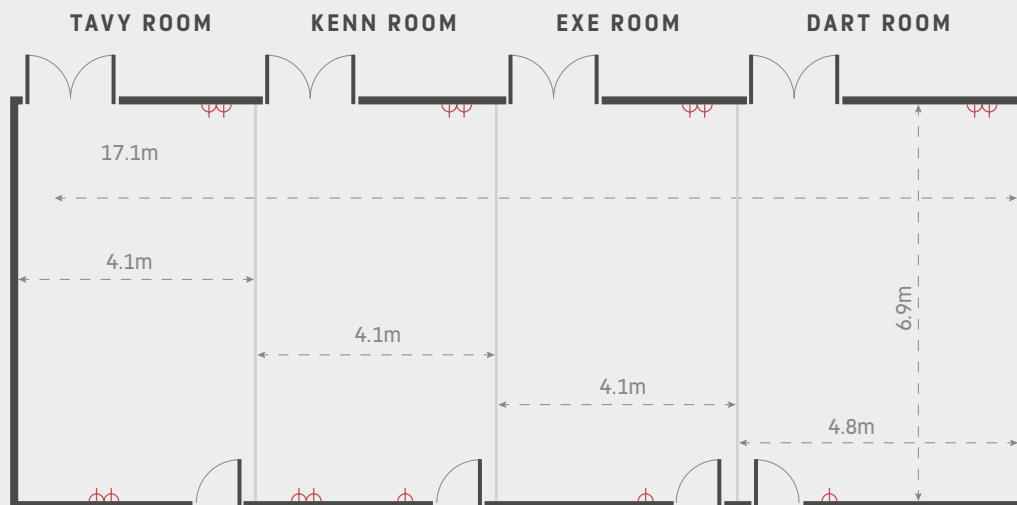

**THEATRE**

**30**

**BOARDROOM**

**16**

**CABARET**

**-**

**CLASSROOM**

**16**

13A SOCKET

-- USEABLE SPACE DIMENSIONS

CEILING HEIGHT 2.5M

FLOOR PLAN

CONTACT US ON: 01392 832599 | [EXETEREVENTS@THEJOCKEYCLUB.CO.UK](mailto:EXETEREVENTS@THEJOCKEYCLUB.CO.UK)

**EXETER**

A Jockey Club Racecourse