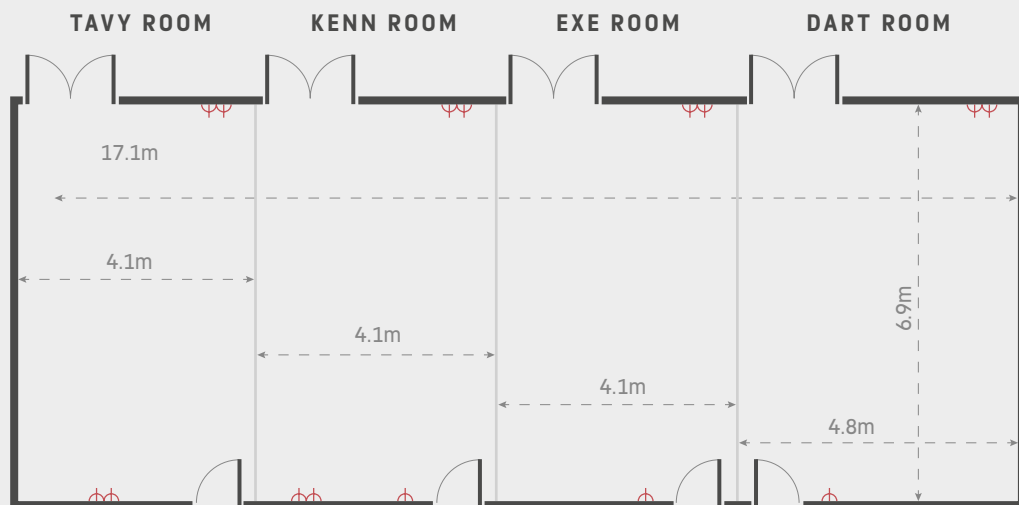

**THEATRE**

**30**

**BOARDROOM**

**16**

**CABARET**

**-**

**CLASSROOM**

**16**

 13A SOCKET

-- USEABLE SPACE DIMENSIONS

CEILING HEIGHT 2.5M

FLOOR PLAN

CONTACT US ON: 01392 832599 | [EXETEREVENTS@THEJOCKEYCLUB.CO.UK](mailto:EXETEREVENTS@THEJOCKEYCLUB.CO.UK)

**EXETER**

A Jockey Club Racecourse