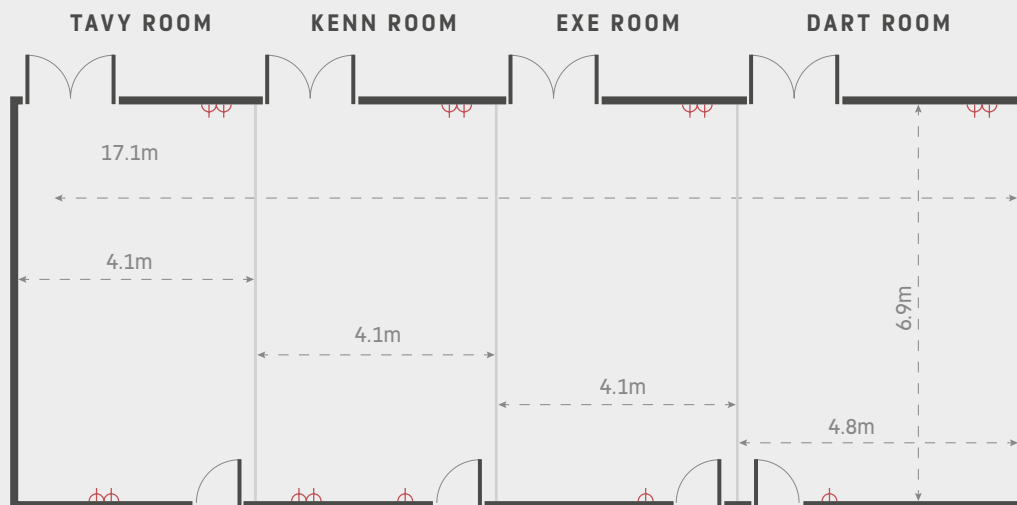

**THEATRE**

**30**

**BOARDROOM**

**16**

**CABARET**

-

**CLASSROOM**

**16**

 13A SOCKET

-- USEABLE SPACE DIMENSIONS

CEILING HEIGHT 2.5M

FLOOR PLAN

CONTACT US ON: 01392 832599 | [EXETEREVENTS@THEJOCKEYCLUB.CO.UK](mailto:EXETEREVENTS@THEJOCKEYCLUB.CO.UK)

EXETER

A Jockey Club Racecourse