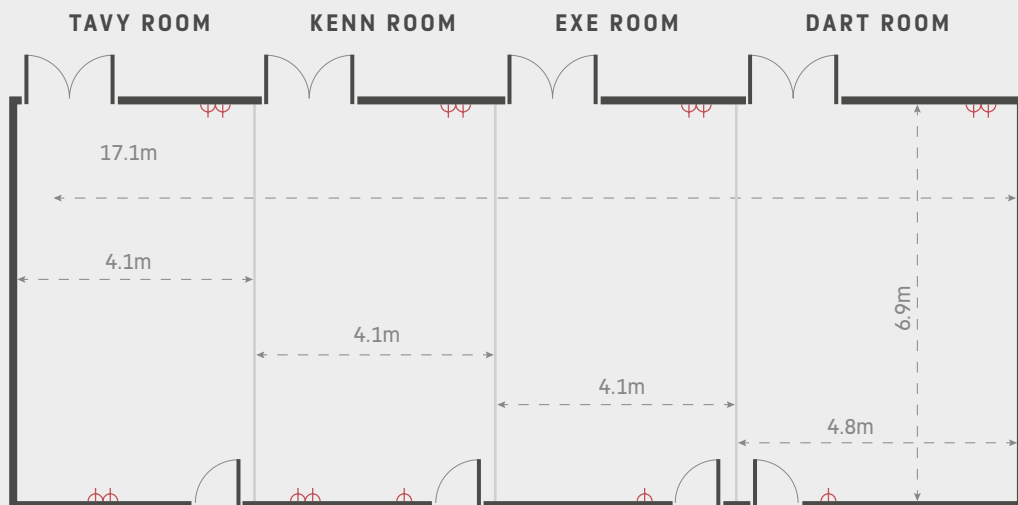

**THEATRE**

**30**

**BOARDROOM**

**16**

**CABARET**

-

**CLASSROOM**

**16**

13A SOCKET

-- USEABLE SPACE DIMENSIONS

CEILING HEIGHT 2.5M

FLOOR PLAN

CONTACT US ON: 01392 832599 | [EXETEREVENTS@THEJOCKEYCLUB.CO.UK](mailto:EXETEREVENTS@THEJOCKEYCLUB.CO.UK)

EXETER

A Jockey Club Racecourse