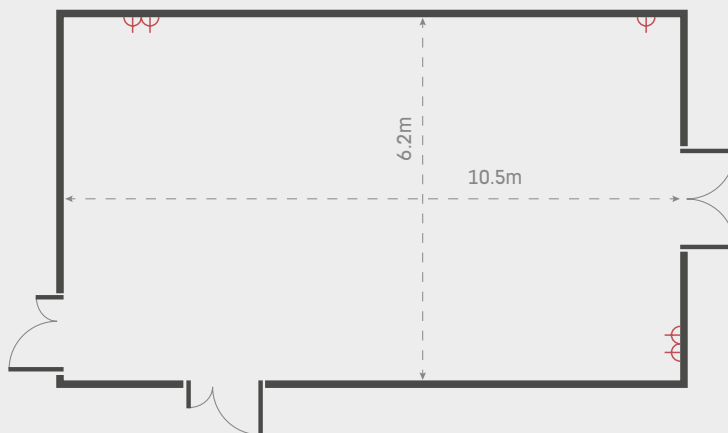

## HALDON ROOM

The Haldon room is located on the first floor of the Haldon stand, and is the largest of the 5 River rooms, the room has a balcony and air conditioning, it also has x2 plasma TVs on the wall for presentations.

**DINNER**

**40**

**DINNER DANCE**

**-**

**U SHAPE**

**16**

**RECEPTION**

**-**

FLOOR PLAN

13A SOCKET

--- USEABLE SPACE DIMENSIONS

CEILING HEIGHT 2.9M

CONTACT US ON: 01392 832599 | [EXTEREVENTS@THEJOCKEYCLUB.CO.UK](mailto:EXTEREVENTS@THEJOCKEYCLUB.CO.UK)

EXETER

A Jockey Club Racecourse