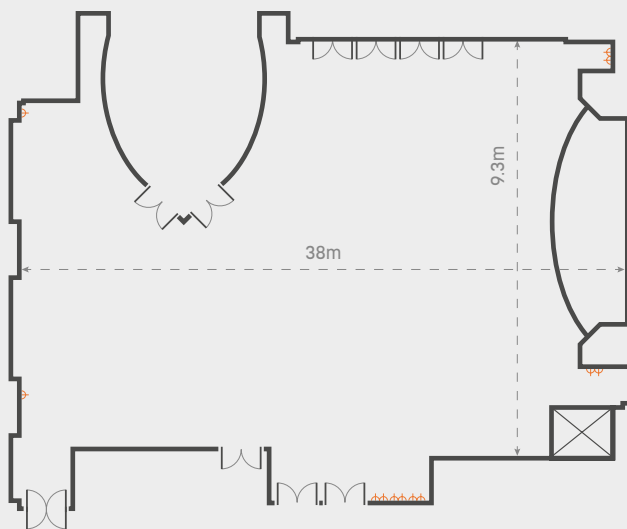

DINNER

-

DINNER DANCE

-

U SHAPE

-

RECEPTION

450

FLOOR PLAN

13A SOCKET x20

USEABLE SPACE DIMENSIONS

CEILING HEIGHT 3M

CONTACT US ON: 01242 539538 | CHELTENHAMEVENTS@THEJOCKEYCLUB.CO.UK