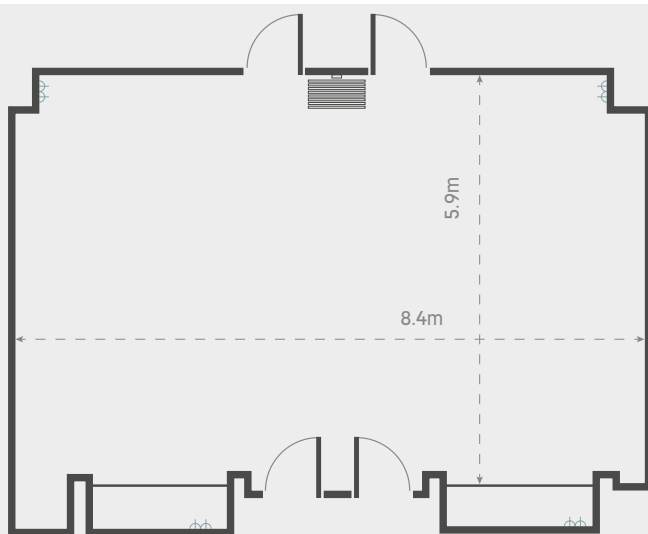

FLOOR PLAN

13A SOCKET

USEABLE SPACE DIMENTIONS

CONTACT US ON: 0151 522 2922 | NORTHWESTEVENTS@THEJOCKEYCLUB.CO.UK