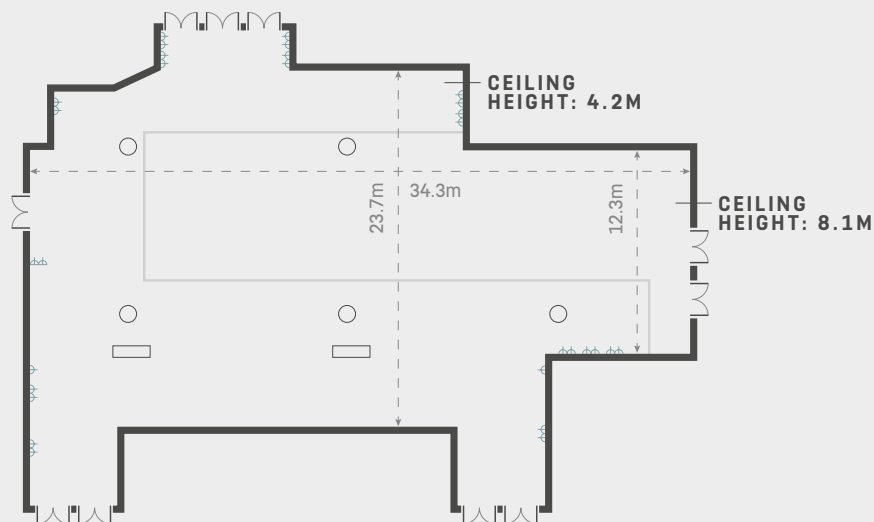

## EXHIBITION SUITE IRISH BAR

Located on the ground floor, the 928sqm Exhibition Hall provides the perfect space for product launches and exhibitions.

THEATRE

500

BOARDROOM

-

CABARET

200

RECEPTION

350

13A SOCKET

USEABLE SPACE  
DIMENSIONS

FLOOR PLAN

CONTACT US ON: 0151 522 2922 | NORTHWESTEVENTS@THEJOCKEYCLUB.CO.UK